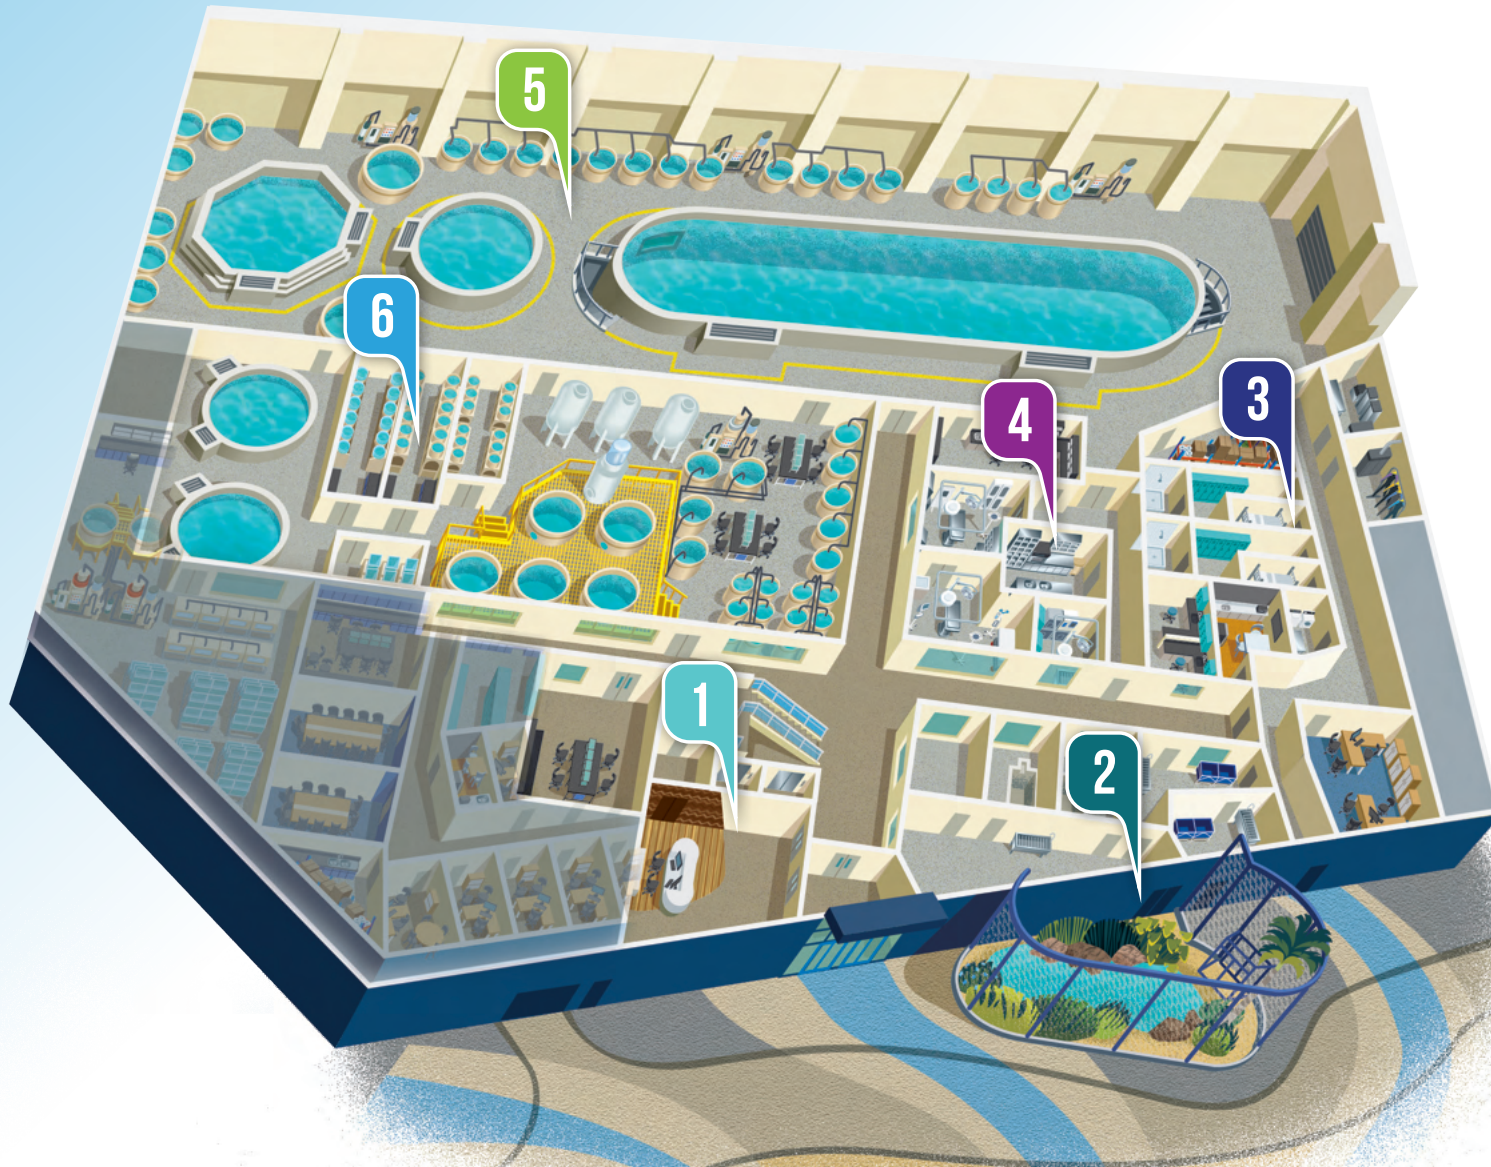

LEVEL ONE

- 1 Reception
- 2 Bird & Reptile Rescue and Rehab Areas
- 3 Rescue Support Area
- 4 Rescue Clinic
- 5 Marine Mammals & Reptiles Rescue and Rehab Areas
- 6 Aquaculture Research Facilities

Yas SeaWorld
RESEARCH & RESCUE
YAS ISLAND, ABU DHABI

LEVEL TWO

- 1 Research Offices
- 2 Hosting Area
- 3 Auditorium
- 4 Classrooms
- 5 Prayer Rooms
- 6 Marine Ecology Research Laboratories

Yas SeaWorld
RESEARCH & RESCUE
YAS ISLAND, ABU DHABI